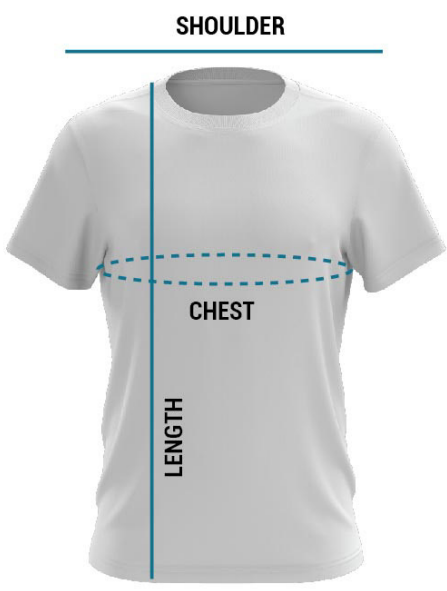

## ADULT

SIZE	XS	S	M	L	XL	2XL	3XL
SHOULDER	16"	17"	18"	19"	20"	21"	22"
CHEST	36"	38"	40"	42"	44"	46"	48"
LENGTH	26"	27"	28"	29"	30"	31"	32"

## KIDS

SIZE	24	26	28	30	32	34
SHOULDER	11"	12"	13"	14"	15"	16"
CHEST	24"	26"	28"	30"	32"	34"
LENGTH	17"	18"	19"	20"	21"	22"

Note: Please allow 0.75inch or 2cm of tolerance.