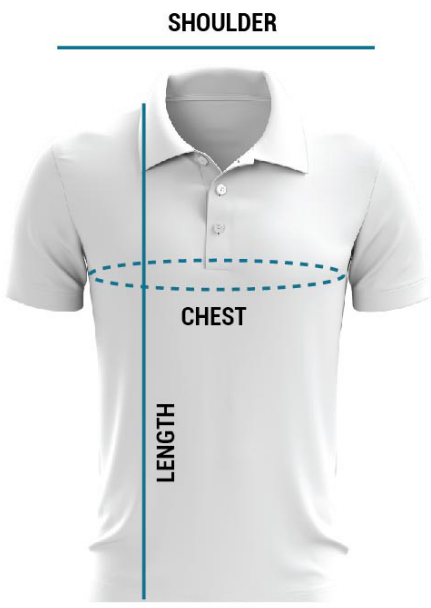

# UNISEX COLLAR

## ADULT

SIZE	XS	S	M	L	XL	2XL	3XL
SHOULDER	16"	17"	18"	19"	20"	21"	22"
CHEST	36"	38"	40"	42"	44"	46"	48"
LENGTH	26"	27"	28"	29"	30"	31"	32"

## KIDS

SIZE	24	26	28	30	32	34
SHOULDER	11"	12"	13"	14"	15"	16"
CHEST	24"	26"	28"	30"	32"	34"
LENGTH	17"	18"	19"	20"	21"	22"

Note: Please allow 0.75inch or 2cm of tolerance.