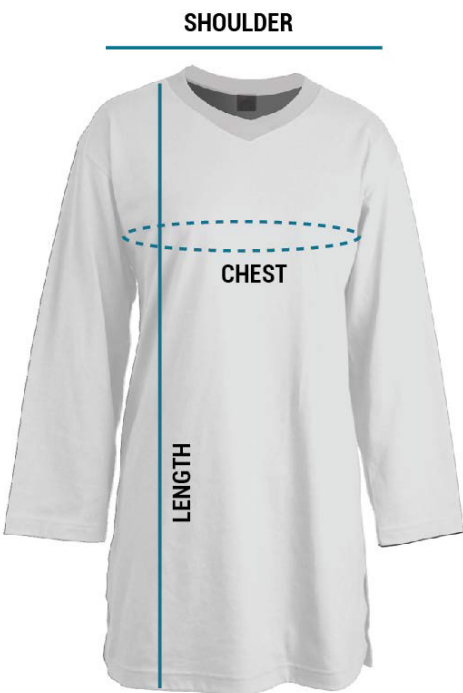

MUSLIMAH

ADULT

SIZE	XS	S	M	L	XL	2XL	3XL
SHOULDER	16"	17"	18"	18.5"	19.5"	20.5"	21.5"
CHEST	36"	38"	40"	42"	44"	46"	48"
LENGTH	32"	33"	34"	35"	36"	37"	38"

KIDS

SIZE	24	26	28	30	32	34
SHOULDER	10"	11"	12"	13"	14"	15"
CHEST	24"	26"	28"	30"	32"	34"
LENGTH	22"	23"	24"	25"	26"	27"

Note: Please allow 0.75inch or 2cm of tolerance.