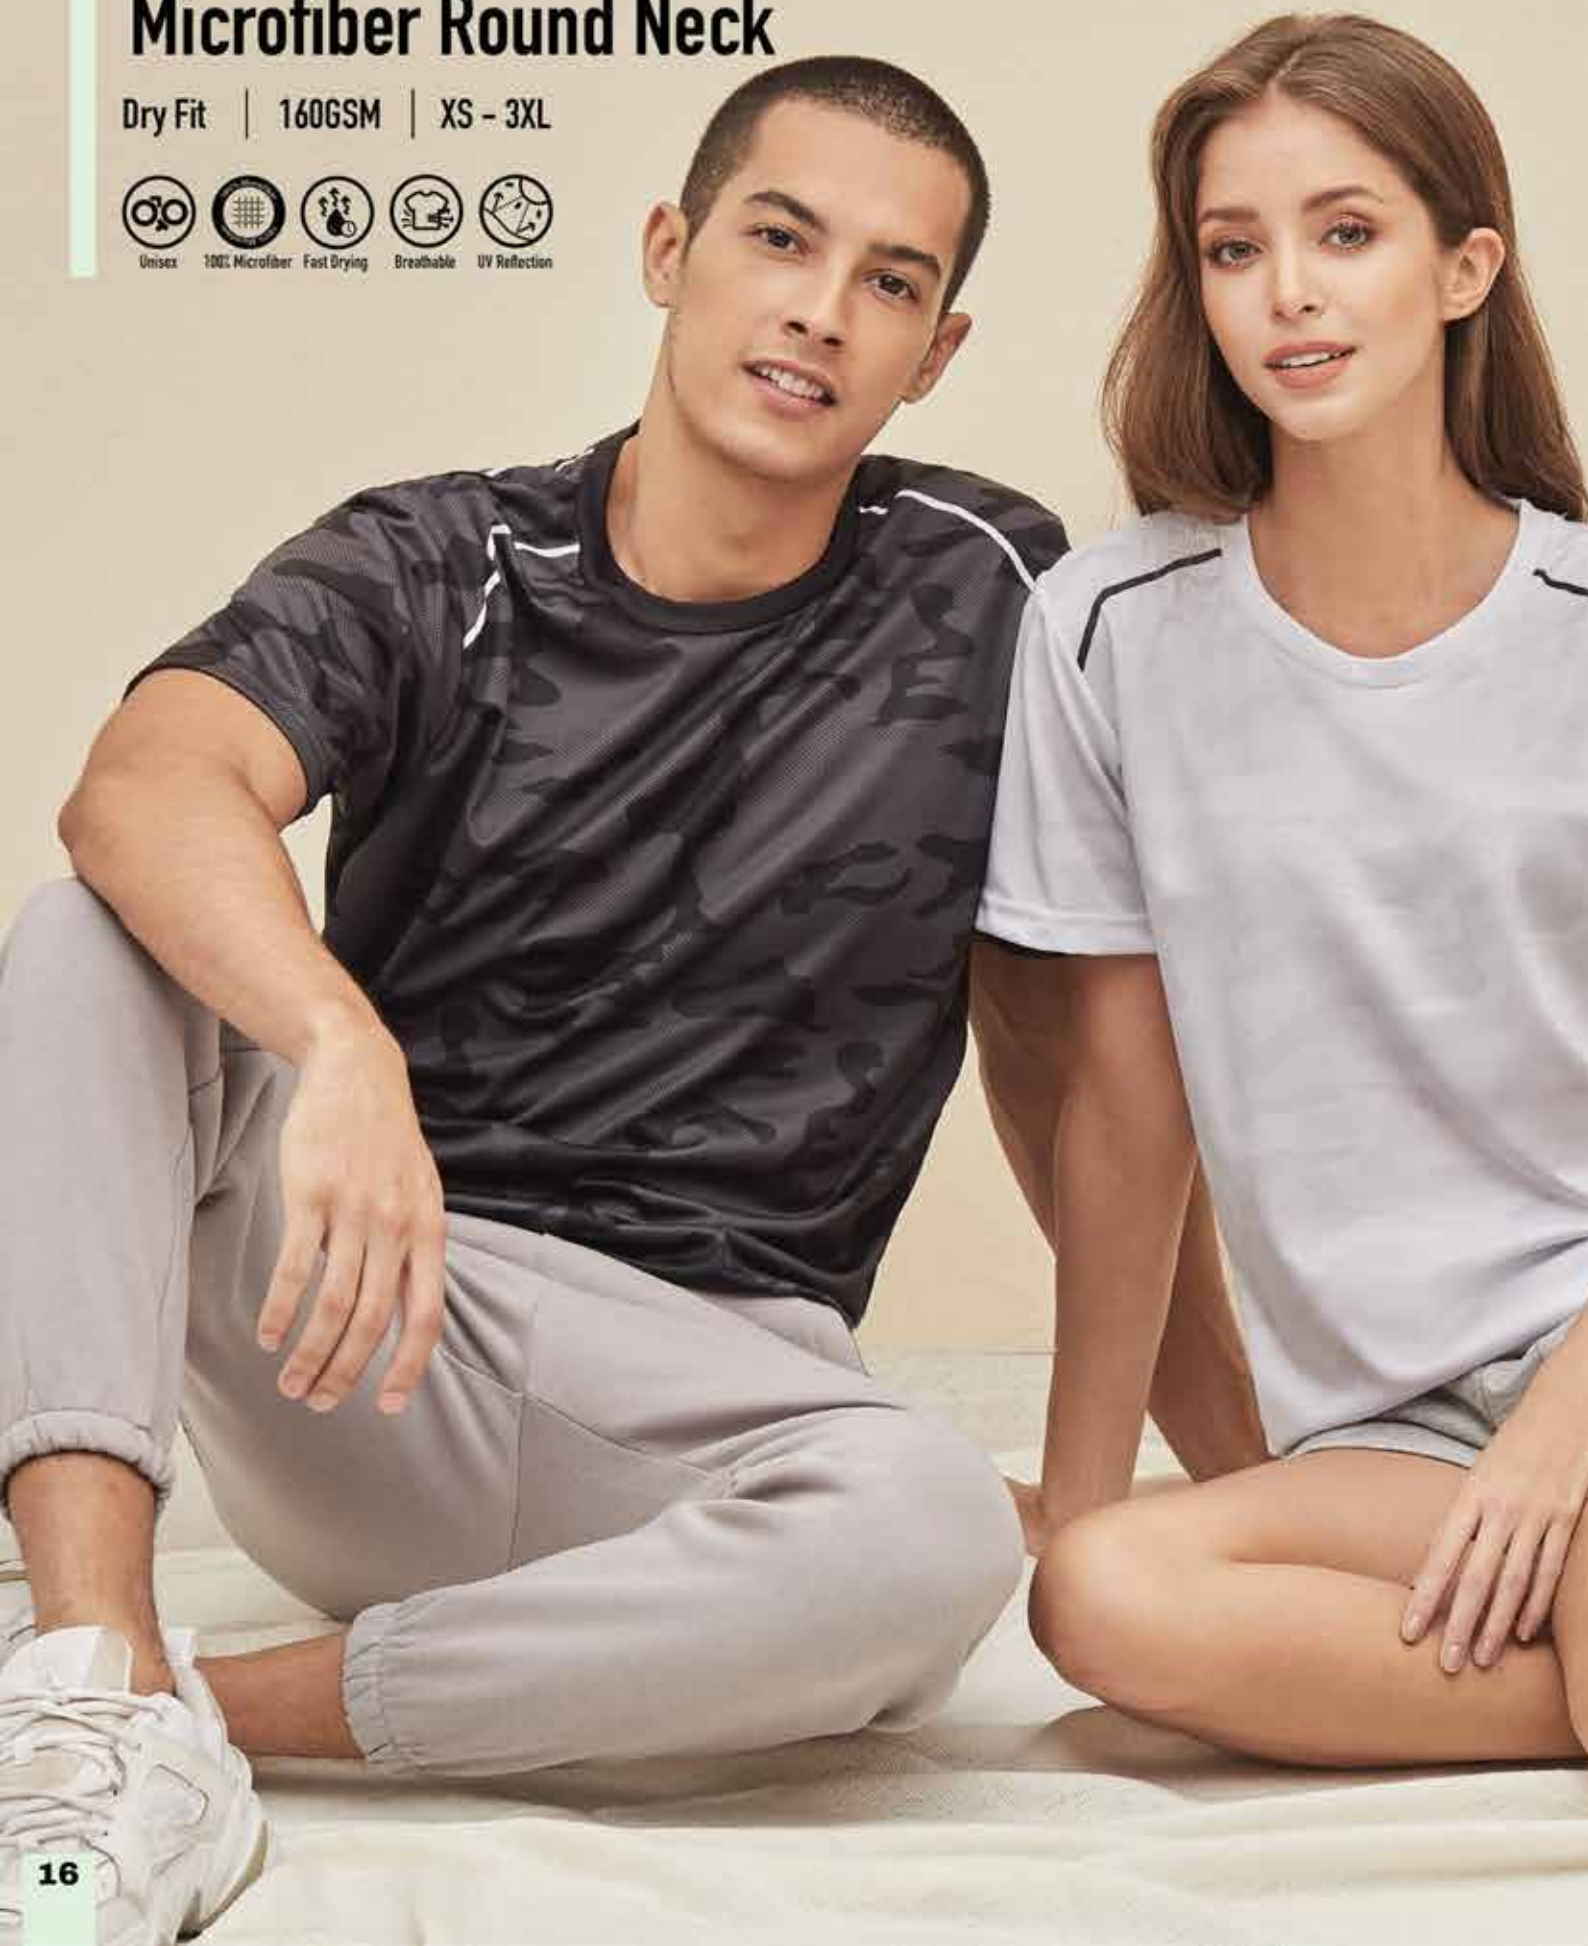

RM09

Microfiber Round Neck

Dry Fit | 160GSM | XS - 3XL

Unisex

100% Microfiber

Fast Drying

Breathable

UV Reflection